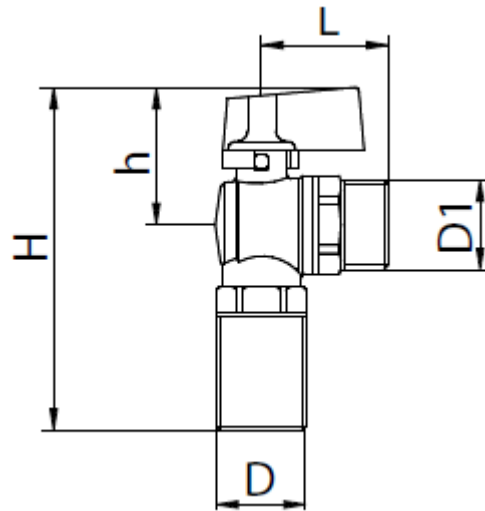

4892 - ANGLE BALL VALVE MALE CONNECTION, NICHEL ZAMA LEVER HANDLE

Code	Size (D)	D1	H	h	L
489204040Q	1/2 x 1/2	1/2	80	32	30.5
489204050Q	1/2 x 3/4	3/4	80	32	32

Technical/Manufacturing Characteristics

Body Brass EN 12165 -CW617N

Max. Working Pressure 10 bar

Max. Temperature 100°C (212 °F)

MADE IN ITALY

bianchifratelli.it

BIANCHI F.LLI S.p.A.

VIA VALDORO 5 - P.O. BOX 66 - 25065 LUMEZZANE (BRESCIA) - ITALY

PHONE: +39 030 8920386 - FAX: +39 030 8922518 / WWW.BIANCHIFRATELLI.IT - INFO@BIANCHIFRATELLI.IT