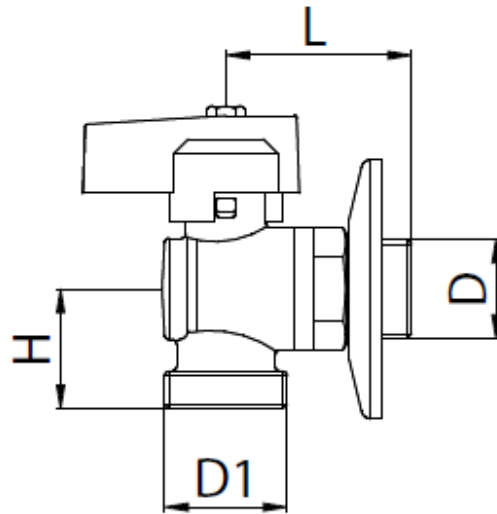

489 - ANGLE BALL VALVE FOR WASHING MACHINE WITH ROSETTE

Code	Size (D)	D1	H	L
489000040Q	1/2	3/4	26	42

Technical/Manufacturing Characteristics

Body	Brass EN 12165 -CW617N
Max. Working Pressure	10 bar
Max. Temperature	100°C (212 °F)