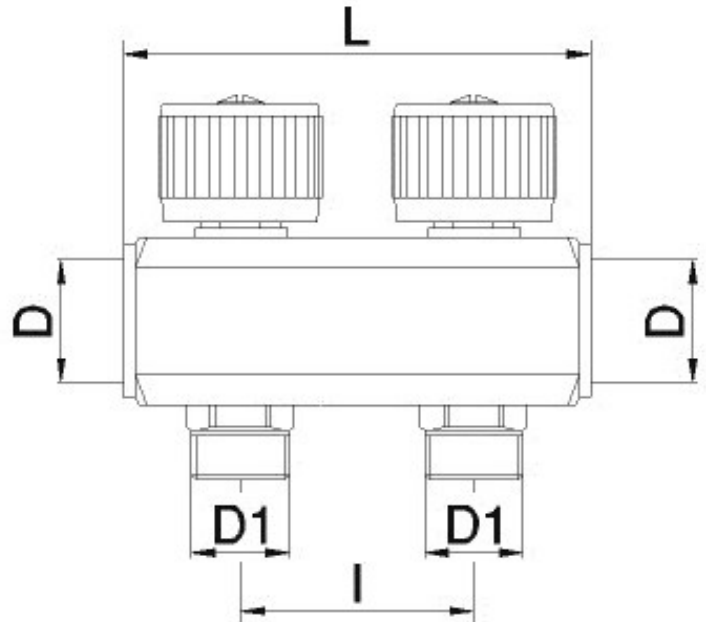

## 232-240 / 232E-240E

# MANIFOLD MADE OF BRASS ROD WITH INCORPORATED VALVES

ØD	ØD1 (232 - 240)	ØD1 (232E - 240E)	L	I
3/4"	1/2"	3/4" Euroconus	102	50
1"	1/2"	3/4" Euroconus	102	50
3/4"	1/2"	3/4" Euroconus	152	50
1"	1/2"	3/4" Euroconus	152	50
3/4"	1/2"	3/4" Euroconus	202	50
1"	1/2"	3/4" Euroconus	202	50
3/4"	1/2"	3/4" Euroconus	252	50
1"	1/2"	3/4" Euroconus	252	50
3/4"	1/2"	3/4" Euroconus	302	50
1"	1/2"	3/4" Euroconus	302	50
1"	1/2"	3/4" Euroconus	352	50
1"	1/2"	3/4" Euroconus	402	50
1"	1/2"	3/4" Euroconus	452	50
1"	1/2"	3/4" Euroconus	502	50

### Technical Characteristics

<b>Body</b>	<b>Brass CW614N</b>
<b>Thread</b>	<b>ISO 228</b>
<b>Maximum working pressure</b>	<b>10 bar</b>
<b>Maximum working temperature</b>	<b>100°C</b>
<b>Interaxis</b>	<b>50 mm</b>